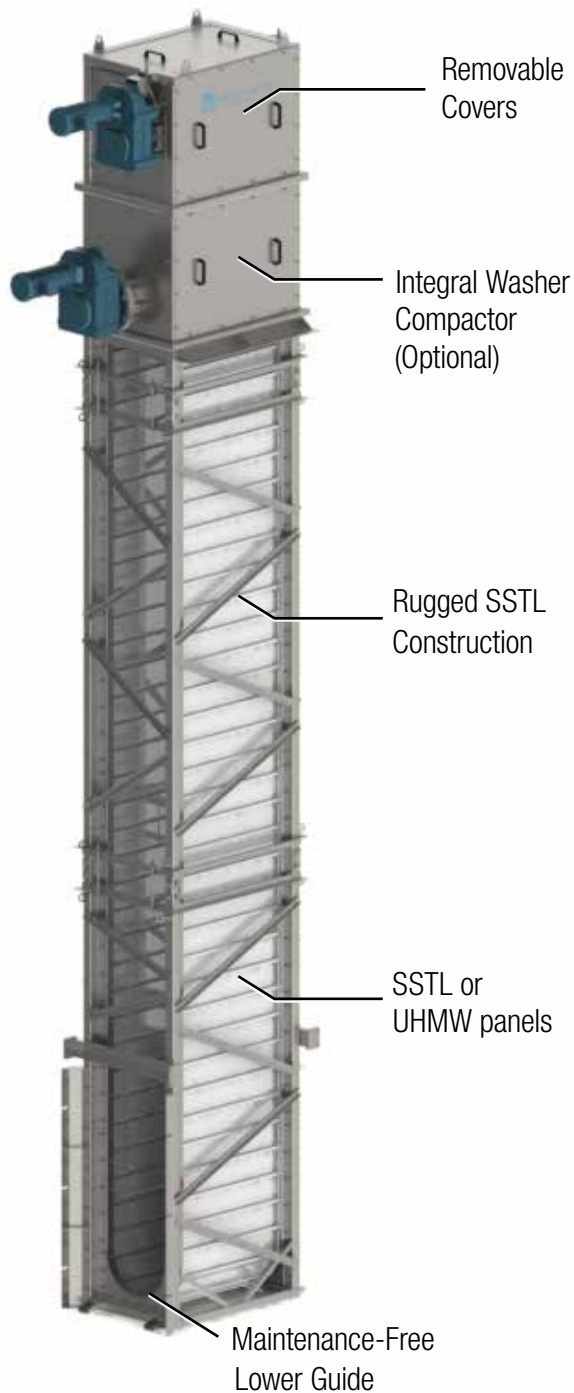

CENTERFLOW BAND SCREEN

OVERVIEW

The Kusters Water ProTechtor® Centerflow Band Screen, with its vertical orientation, is an excellent alternative to headworks applications with limited footprint and headspace. Influent flow enters the screen in the middle of the screen frame, and is positively screened as the flow transitions from the inside and passes through the traveling perforated filter belt out the sides and bottom. Optimally spaced lifting tines are attached to filter panels to capture and elevate larger items to the internal discharge point. Screenings are washed off via spray headers and/or a combined motorized brush assembly, and are discharged to an internal flume or screenings washer compactor, which transports the screenings outside of the screen frame. The quality of the screened effluent is drastically improved which in turn improves performance and better protects downstream equipment.

DIMENSIONS

- Channel widths starting at 2.5 feet
- Panel widths from 2 – 10 feet
- Panels: 3mm stainless steel or 10mm non-metallic
- Standard channel depths to 40 feet (other depths on request)
- Filter element perforations of 2mm - 10mm are standard (other sizes on request)
- Angle of inclination: 90°

KUSTERS ■ WATER
a division of ZIMA corporation

FEATURES

- Completely enclosed
- Optional dual speed drive
- Filter panels optimally cleaned by either a brush/single spray bar arrangement or by a dual spray bar arrangement
- Allows passage of grit without malfunction
- Perforated panels resist stapling effect of fibrous material
- Optional positive sealing between filter panels (3mm and less)
- Ease of maintenance
- Indoor or outdoor installation

MATERIALS

- Frame: 304 or 316 stainless steel
- Filter Element: 304, 316 stainless steel or non-metallic
- Chain: Roller chain 304 or 316 stainless steel
- Head shaft sprockets: Wear resistant 304 or 316 stainless steel
- Side Seals: UHMWPE
- Lower turnaround: Stainless Steel (304 or 316)
- Drive(s): Shaft mounted helical gear