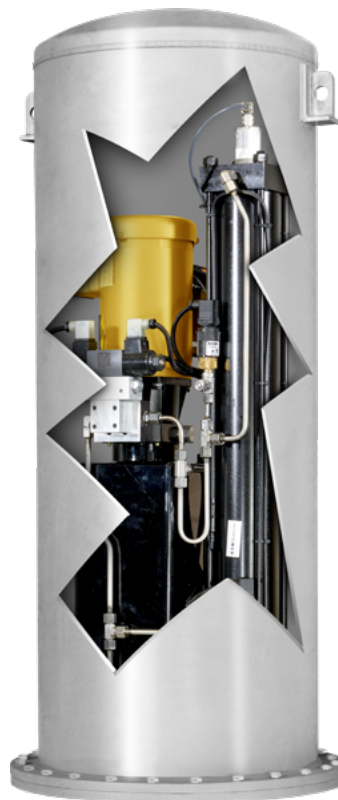

ABOUT TRIDENT ACTUATORS

Trident Actuators custom designs and builds Electro-Hydraulic Actuators and Control Panels for the critical operation of valves and gates.

Trident Actuators are installed throughout North America and International municipal water and wastewater treatment facilities, pumping stations, and combined sewer overflow systems. Trident has a well-earned reputation for safety, reliability and virtually maintenance free operation.

With installations in large to smaller capacity treatment plants to pump station applications, Trident Actuators are the gold standard among Municipalities.

A LOOK INSIDE

TYPICAL APPLICATIONS

- Fail-Safe Pump Control Valves
- Fail-Safe on Command Influent Gates
- Fail-Set Effluent Gates
- Modulating Throttling Gates
- In-Line Sewer Storage Gates
- Flood Control
- Seismic Shut Down Valves and Gates
- Any application that controls the flow of fluids

WHY TRIDENT?

Trident Actuators can be:

- Self-contained Unit / Unitized
- Split-system unit
- Used to operate all types of valves and gates
- Linear and rotary operation
- Fail-Safe
- NEMA 6P submersible
- NEMA 7 explosion proof
- Customized for travel speeds
- Adjustable to operate valves and gates from three seconds to 30 minutes for both fail-safe and normal operation.