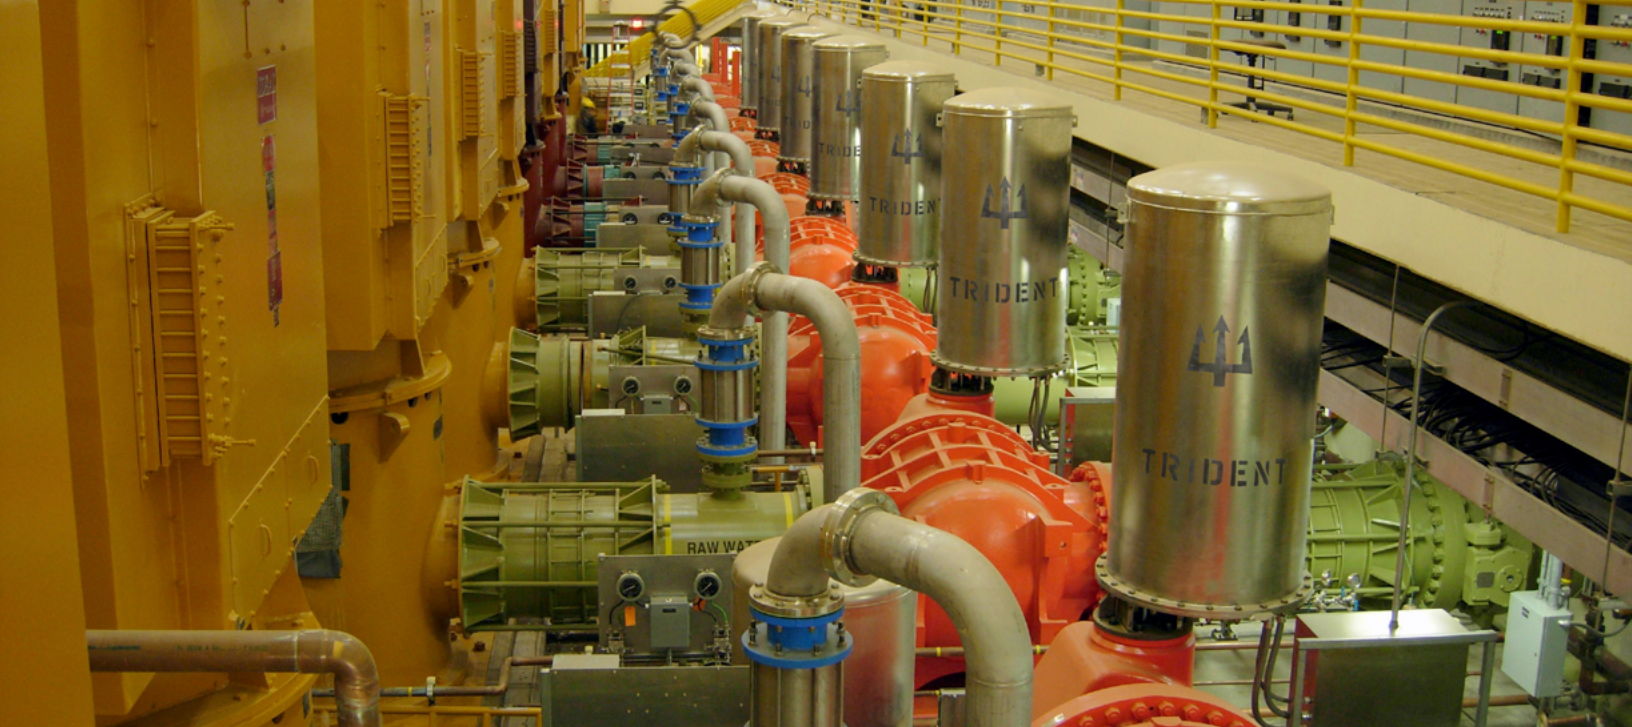

ABOUT TRIDENT ACTUATORS

Trident Actuators custom designs and builds Electro-Hydraulic Actuators and Control Panels for the critical operation of valves and gates.

Trident Actuators are installed throughout North America and International municipal water and wastewater treatment facilities, pumping stations, and combined sewer overflow systems. Trident has a well-earned reputation for safety, reliability and virtually maintenance free operation.

With installations in large to smaller capacity treatment plants to pump station applications, Trident Actuators are the gold standard among Municipalities.

A LOOK INSIDE

TYPICAL APPLICATIONS

- Fail-Safe Pump Control Valves
- Fail-Safe on Command Influent Gates
- Fail-Set Effluent Gates
- Modulating Throttling Gates
- In-Line Sewer Storage Gates
- Flood Control
- Seismic Shut Down Valves and Gates
- Any application that controls the flow of fluids

WHY TRIDENT?

Trident Actuators can be:

- Self-contained Unit / Unitized
- Split-system unit
- Used to operate all types of valves and gates
- Linear and rotary operation
- Fail-Safe
- NEMA 6P submersible
- NEMA 7 explosion proof
- Customized for travel speeds
- Adjustable to operate valves and gates from three seconds to 30 minutes for both fail-safe and normal operation.

Trident Control Panels are built to UL508 Standards and have many standard and custom features available.

- 30+ years of experience in design and construction of electro-hydraulic actuators and control panels with special expertise in Water Treatment Facilities, Pumping Stations, Fresh Water Supply Systems and Combined Overflow Systems.
- Patented design, highly customizable and specifically constructed for safe and reliable service in harsh environments
- Operates all sizes of valves and gates at all operating speeds.
- Requires little maintenance, lowering operational costs, while operating your system efficiently.